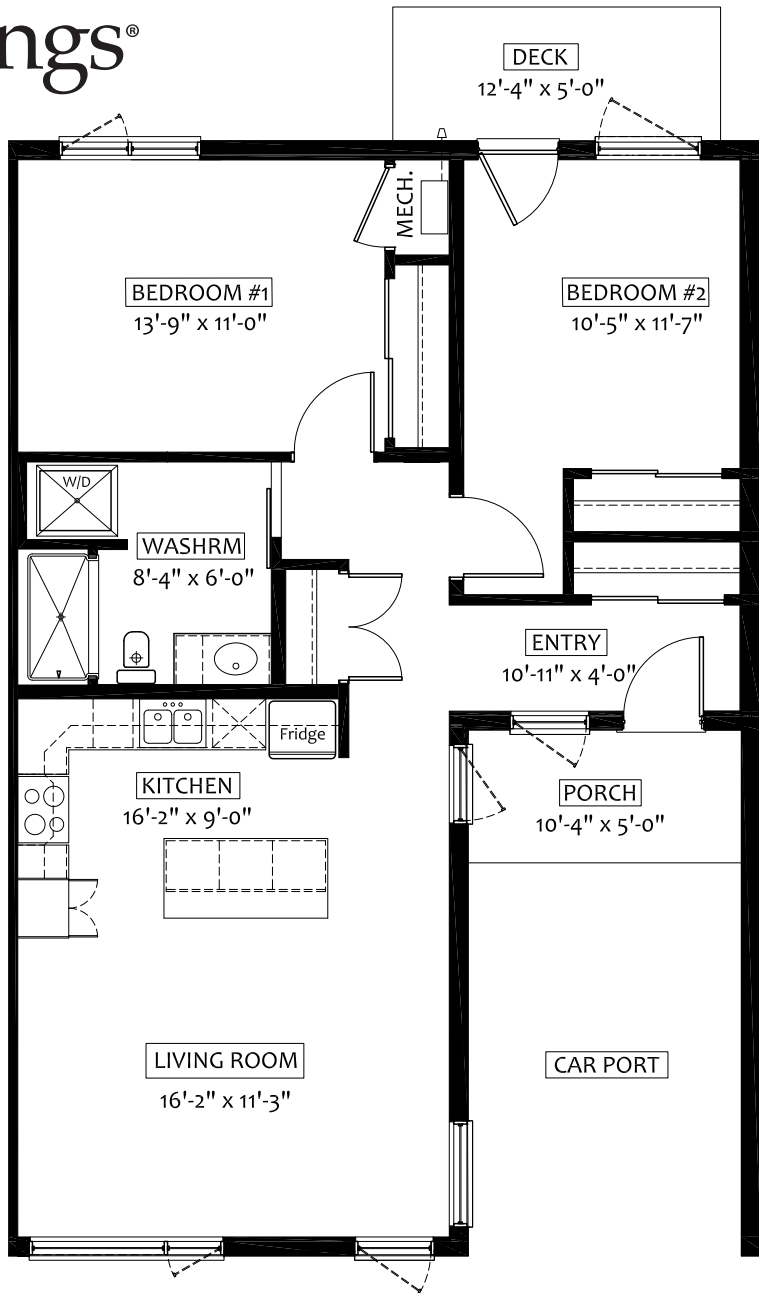

Wellings[®]
OF RED DEER

AURORA

ELEVATION E

2 BEDROOM

TOTAL: 1091 SQ FT

INTERIOR: 947 SQ FT

BALCONY: 144 SQ FT

ILLUSTRATIONS FOR MARKETING PROPOSES ONLY. SIZES MAY VARY SLIGHTLY.