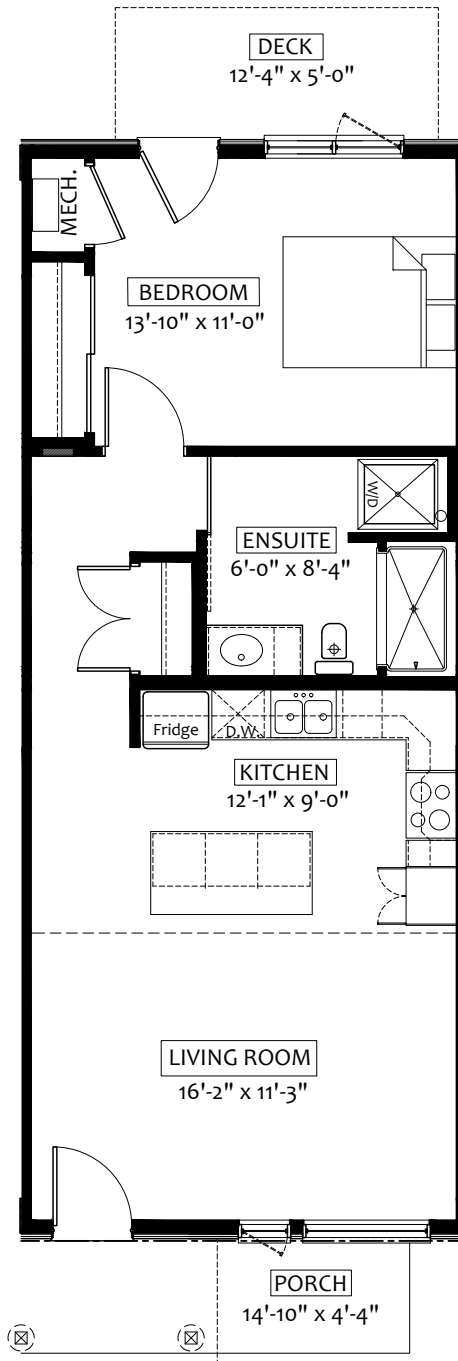

Wellings[®]
OF RED DEER

STARGAZER

MODEL A

1 BEDROOM

TOTAL: 833 SQ FT

INTERIOR: 706 SQ FT

PORCH & DECK: 127 SQ FT

ILLUSTRATIONS FOR MARKETING PROPOSES ONLY. SIZES MAY VARY SLIGHTLY.